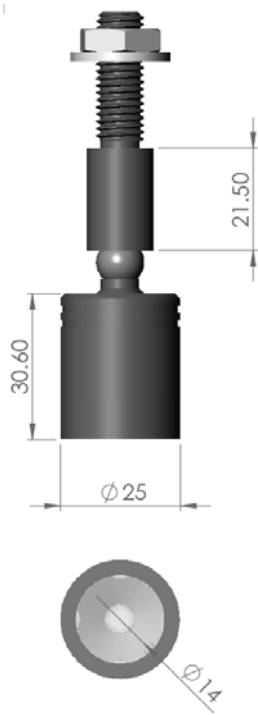

## Bloom MX LED Downlight

The UFO Bloom MX features a sleek design, easy installation and magnetic articulation for 360° rotation and 90° tilt.

With a body of 25mm in diameter and a stalk of 21.5mm in length, the surface mountable Bloom MX is the larger of the two fittings in this range. It features a cleverly designed magnetic ball joint that provides complete freedom of movement, allowing the luminaire to be fully rotated and tilted to point the light in almost any direction.

### GENERAL INFORMATION

Light Source	White light LED
Operating Environment	Indoor use
Material	Aluminium
Finishes	Black, white, silver, custom RAL colour
Dimensions	Body $\varnothing$ 25mm x 31mm Stalk: $\varnothing$ 14mm x 21.5mm
Weight	46g
Securing Method	Secured with M10 back nut

### ARTICULATION

Rotation	360°
Tilt	90°

### OPTICS DATA

Optics Family	Carclo 20mm
Available Optics	13.5° / 19° / 28° With adaptor can also use 16°, 23°, 36°, 61°, 80°, 45°x20°, 20°x50°