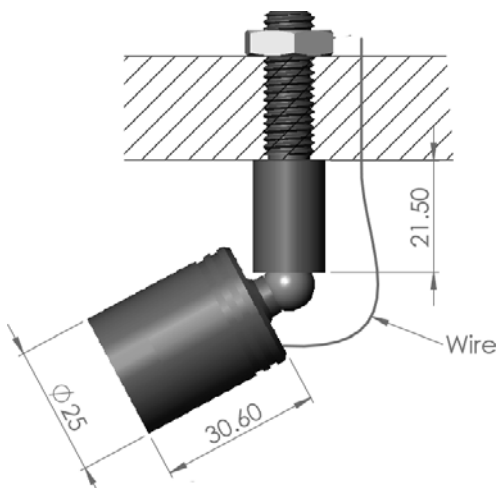

## Bloom MX LED Downlight

The UFO Bloom MX features a sleek design, easy installation and magnetic articulation for 360° rotation and 90° tilt.

With a body of 25mm in diameter and a stalk of 21.5mm in length, the surface mountable Bloom MX is the larger of the two fittings in this range. It features a cleverly designed magnetic ball joint that provides complete freedom of movement, allowing the luminaire to be fully rotated and tilted to point the light in almost any direction.

### GENERAL INFORMATION

Light Source	White light LED
Operating Environment	Indoor use
Material	Aluminium
Finishes	Black, white, silver, custom RAL colour
Dimensions	Body $\varnothing$ 25mm x 31mm Stalk: $\varnothing$ 14mm x 21.5mm
Weight	46g
Securing Method	Secured with M10 back nut

### ARTICULATION

Rotation	360°
Tilt	90°

### OPTICS DATA

Optics Family	Carclo 20mm
Available Optics	13.5° / 19° / 28° With adaptor can also use 16°, 23°, 36°, 61°, 80°, 45°x20°, 20°x50°