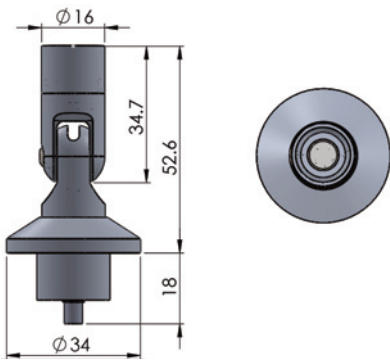

## LPV1 LED Downlight

Surface mount LED downlight fitting with free rotation and tilt. The UFO LPV1 fitting features a sleek design and 360° rotation with 90° + 45° articulation in the pivot.

Available in a choice of colour temperatures with high colour rendition and a selection of optics, the fitting can be used to provide contemporary, functional lighting in any environment. The fitting has an inbuilt plug/socket and can be easily removed from its base.