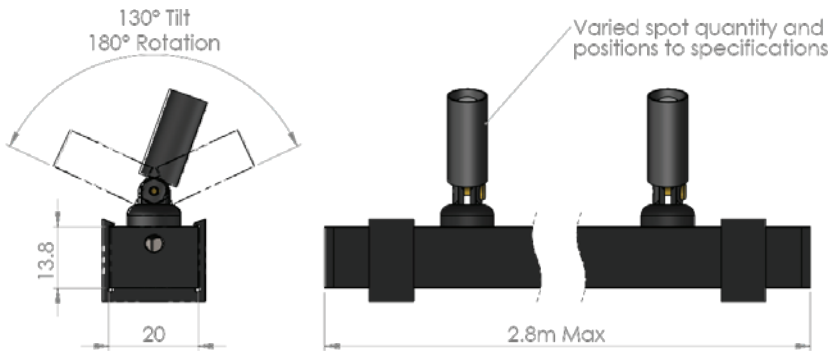

Rectangular Extrusion