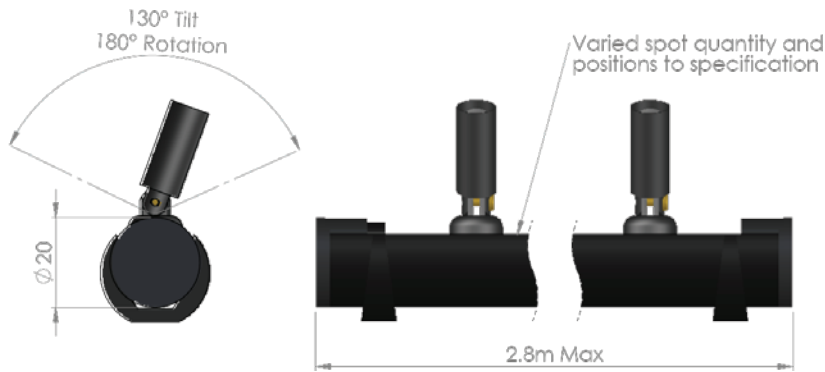

UFO Piccolo

Schematics & Codes

Round Extrusion