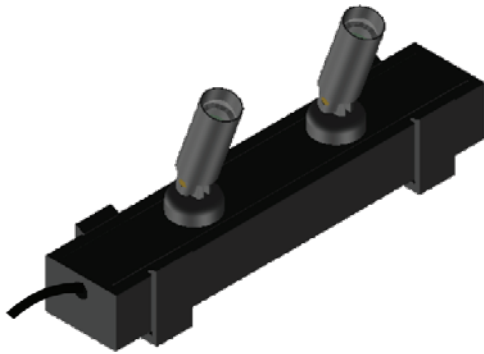

Rectangular Extrusion