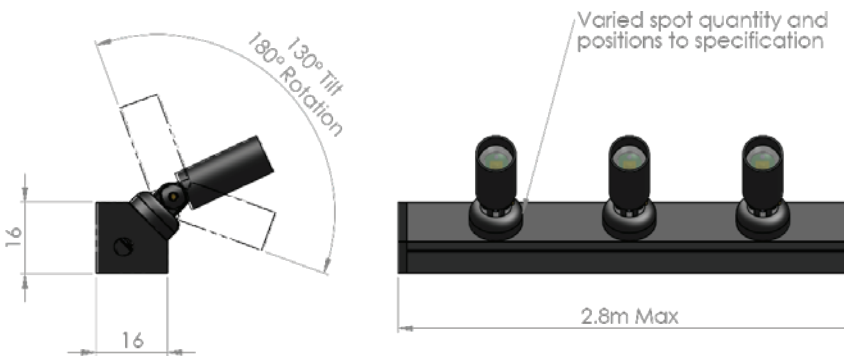

Triangular Extrusion

Piccolo Ordering Code Selector

Piccolo Ordering Code Selector				Code
Model	UFO PICCOLO [UFO PCL]			UFO PCL
Colour Temp	3000K [30]	4000K [40]		[ ]
Extrusion Profile	Round [RD]	Rectangular [RE]	Triangular [TR]	[ ]
Finish	Black [BL]	Silver [SV]		[ ]
Extrusion Length	[ENTER VALUE IN MM]			[ ]
No. of Fittings	[ENTER NUMBER]			[ ]
Fitting Centres	[ENTER NUMBER]			[ ]